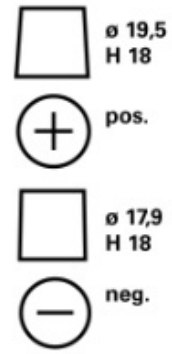

TECHNICAL INFORMATION

Voltage [V]:	12	Base Hold-down:	B13
Battery Capacity [Ah]:	60	Layout:	0
CCA, EN [A]:	640	Terminal Types:	1
Length [mm]:	242	Case Size:	H5/LN2
Width [mm]:	175	Weight filled (kg):	16,93
Height [mm]:	190		

DRAWINGS

B13

0

1

3