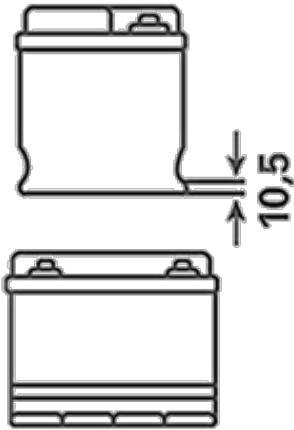

For more information visit varta-automotive.com

ORDER INFORMATION

European Type No. (ETN):	570413063
Article Number:	5704130633132
Short Code:	E24
Barcode:	4016987119709
UK Code:	069
Packaging Unit:	1
Quantity per Pallet:	48

TECHNICAL INFORMATION

Voltage [V]:	12	Base Hold-down:	B01
Battery Capacity [Ah]:	70	Layout:	1
CCA, EN [A]:	630	Terminal Types:	1
Length [mm]:	261	Case Size:	D26R
Width [mm]:	175	Weight filled (kg):	17,32
Height [mm]:	220		

B01

1

ø 19,5
H 18

ø 17,9
H 18

pos.

neg.