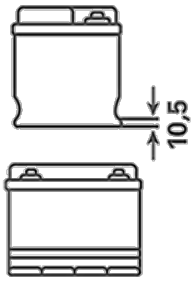

For more information visit varta-automotive.com

ORDER INFORMATION

European Type No. (ETN):	572501076
Article Number:	572501076D842
Short Code:	N72
Barcode:	4016987152553
UK Code:	068EFB
Packaging Unit:	1
Quantity per Pallet:	48

TECHNICAL INFORMATION

Voltage [V]:	12	Base Hold-down:	B01
Battery Capacity [Ah]:	72	Layout:	0
CCA, EN [A]:	760	Terminal Types:	1
Length [mm]:	261	Case Size:	D26
Width [mm]:	175	Weight filled (kg):	20,7
Height [mm]:	220		

DRAWINGS

B01

0

1

ø 19,5
H 18

ø 17,9
H 18

pos.

neg.