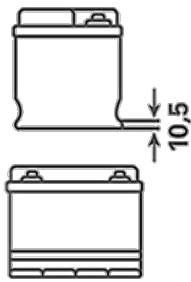

DRAWINGS

B01