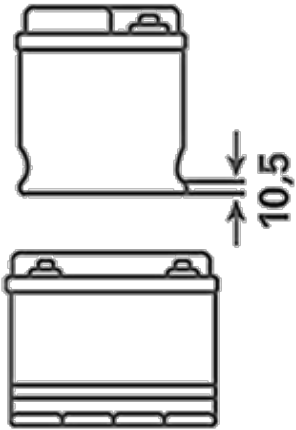

For more information visit varta-automotive.com

ORDER INFORMATION

European Type No. (ETN):	540125033
Article Number:	5401250333132
Short Code:	A13
Barcode:	4016987142752
UK Code:	054H
Packaging Unit:	1

TECHNICAL INFORMATION

Voltage [V]:	12	Base Hold-down:	B01
Battery Capacity [Ah]:	40	Layout:	0
CCA, EN [A]:	330	Terminal Types:	3
Length [mm]:	187	Case Size:	B19
Width [mm]:	140	Weight filled (kg):	10,1
Height [mm]:	227		

B01