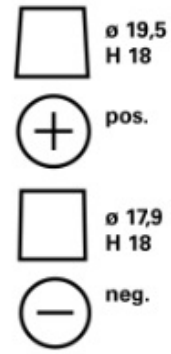

TECHNICAL INFORMATION

Voltage [V]:	12	Base Hold-down:	B13
Battery Capacity [Ah]:	61	Layout:	0
CCA, EN [A]:	600	Terminal Types:	1
Length [mm]:	242	Case Size:	T5/LBN2
Width [mm]:	175	Weight filled (kg):	14,34
Height [mm]:	175		

DRAWINGS

B13

0

1

3