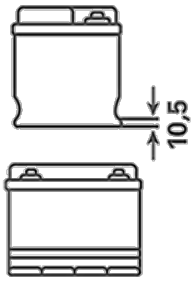

For more information visit varta-automotive.com

ORDER INFORMATION

European Type No. (ETN):	570412063
Article Number:	5704120633132
Short Code:	E23
Barcode:	4016987119693
UK Code:	068
Packaging Unit:	1
Quantity per Pallet:	48

TECHNICAL INFORMATION

Voltage [V]:	12	Base Hold-down:	B01
Battery Capacity [Ah]:	70	Layout:	0
CCA, EN [A]:	630	Terminal Types:	1
Length [mm]:	261	Case Size:	D26L
Width [mm]:	175	Weight filled (kg):	17,32
Height [mm]:	220		

DRAWINGS

B01

0

1

\varnothing 19,5
H 18

\varnothing 17,9
H 18

pos.

neg.