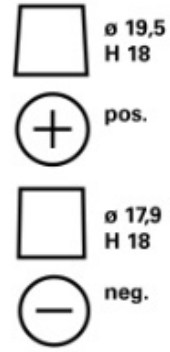

### TECHNICAL INFORMATION

Voltage [V]:	12	Base Hold-down:	B13
Battery Capacity [Ah]:	52	Layout:	0
CCA, EN [A]:	520	Terminal Types:	1
Length [mm]:	207	Case Size:	T4/LBN1
Width [mm]:	175	Weight filled (kg):	11,97
Height [mm]:	175		

# DRAWINGS

**B13**

**0**

**1**

**3**