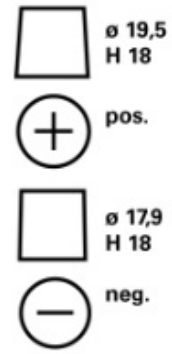

TECHNICAL INFORMATION

Voltage [V]:	12	Base Hold-down:	B13
Battery Capacity [Ah]:	74	Layout:	0
CCA, EN [A]:	750	Terminal Types:	1
Length [mm]:	278	Case Size:	T6/LBN3
Width [mm]:	175	Weight filled (kg):	17,11
Height [mm]:	175		

DRAWINGS

B13

0

1

3