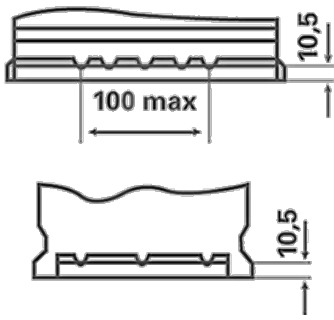

For more information visit varta-automotive.com

ORDER INFORMATION

European Type No. (ETN):	544402044
Article Number:	5444020443132
Short Code:	B18
Barcode:	4016987119495
UK Code:	063
Packaging Unit:	1
Quantity per Pallet:	72

TECHNICAL INFORMATION

Voltage [V]:	12	Base Hold-down:	B13
Battery Capacity [Ah]:	44	Layout:	0
CCA, EN [A]:	440	Terminal Types:	1
Length [mm]:	207	Case Size:	T4/LBN1
Width [mm]:	175	Weight filled (kg):	11,29
Height [mm]:	175		

DRAWINGS

B13

0

1

ø 19,5
H 18

ø 17,9
H 18

pos.

neg.