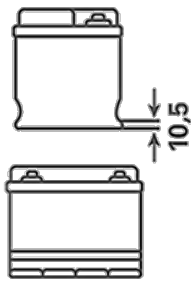

Meets all original criteria of the car manufacturer

For more information visit varta-automotive.com

ORDER INFORMATION

European Type No. (ETN):	572501076
Article Number:	572501076D842
Short Code:	N72
Barcode:	4016987152553
UK Code:	068EFB
Packaging Unit:	1
Quantity per Pallet:	48

TECHNICAL INFORMATION

Voltage [V]:	12	Base Hold-down:	B01
Battery Capacity [Ah]:	72	Layout:	0
CCA, EN [A]:	760	Terminal Types:	1
Length [mm]:	261	Case Size:	D26
Width [mm]:	175	Weight filled (kg):	20,7
Height [mm]:	220		

DRAWINGS

B01

0

1

ø 19,5
H 18

ø 17,9
H 18

pos.

neg.