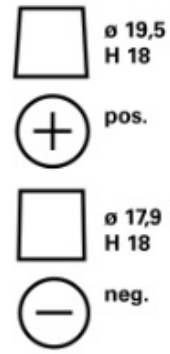

### TECHNICAL INFORMATION

Voltage [V]:	12	Base Hold-down:	B13
Battery Capacity [Ah]:	52	Layout:	0
CCA, EN [A]:	520	Terminal Types:	1
Length [mm]:	207	Case Size:	T4/LBN1
Width [mm]:	175	Weight filled (kg):	11,97
Height [mm]:	175		

# DRAWINGS

**B13**

**0**

**1**

**3**