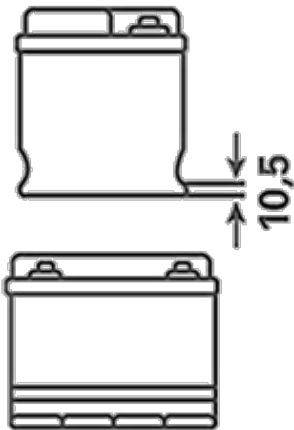

For more information visit varta-automotive.com

ORDER INFORMATION

European Type No. (ETN):	545079030
Article Number:	5450790303122
Short Code:	B24
Barcode:	4016987119600
UK Code:	049
Packaging Unit:	1
Quantity per Pallet:	78

TECHNICAL INFORMATION

Voltage [V]:	12	Base Hold-down:	B01
Battery Capacity [Ah]:	45	Layout:	1
CCA, EN [A]:	300	Terminal Types:	1
Length [mm]:	219	Case Size:	E2R
Width [mm]:	135	Weight filled (kg):	11,32
Height [mm]:	225		

B01

1

ø 19,5
H 18

ø 17,9
H 18

pos.

neg.