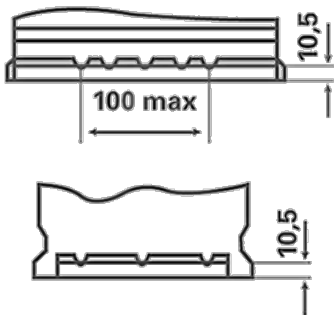

ORDER INFORMATION

European Type No. (ETN):	554400053
Article Number:	5544000533162
Short Code:	C30
Barcode:	4016987119730
UK Code:	012
Packaging Unit:	1
Quantity per Pallet:	72

TECHNICAL INFORMATION

Voltage [V]:	12	Base Hold-down:	B13
Battery Capacity [Ah]:	54	Layout:	0
CCA, EN [A]:	530	Terminal Types:	1
Length [mm]:	207	Case Size:	H4/LN1
Width [mm]:	175	Weight filled (kg):	12,38
Height [mm]:	190		

DRAWINGS

B13

0

1

3