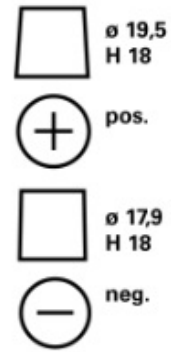

ORDER INFORMATION

European Type No. (ETN):	554400053
Article Number:	5544000533162
Short Code:	C30
Barcode:	4016987119730
UK Code:	012
Packaging Unit:	1
Quantity per Pallet:	72

TECHNICAL INFORMATION

Voltage [V]:	12	Base Hold-down:	B13
Battery Capacity [Ah]:	54	Layout:	0
CCA, EN [A]:	530	Terminal Types:	1
Length [mm]:	207	Case Size:	H4/LN1
Width [mm]:	175	Weight filled (kg):	12,38
Height [mm]:	190		

DRAWINGS

B13

0

1

3