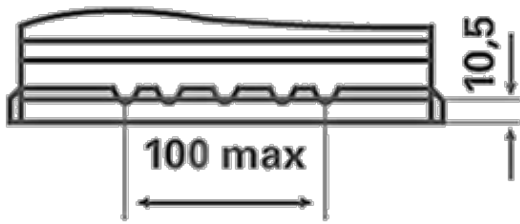

B13

1

$\varnothing 19,5$
H 18

$\varnothing 17,9$
H 18

pos.

neg.