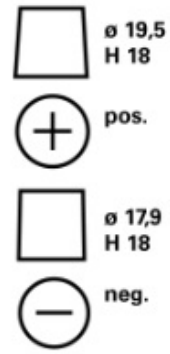

### TECHNICAL INFORMATION

Voltage [V]:	12	Base Hold-down:	B13
Battery Capacity [Ah]:	61	Layout:	0
CCA, EN [A]:	600	Terminal Types:	1
Length [mm]:	242	Case Size:	T5/LBN2
Width [mm]:	175	Weight filled (kg):	14,34
Height [mm]:	175		

# DRAWINGS

**B13**

**0**

**1**

**3**