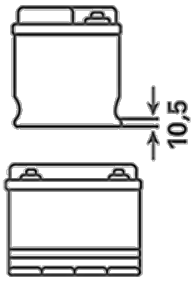

For more information visit varta-automotive.com

ORDER INFORMATION

European Type No. (ETN):	572501076
Article Number:	572501076D842
Short Code:	N72
Barcode:	4016987152553
UK Code:	068EFB
Packaging Unit:	1
Quantity per Pallet:	48

TECHNICAL INFORMATION

Voltage [V]:	12	Base Hold-down:	B01
Battery Capacity [Ah]:	72	Layout:	0
CCA, EN [A]:	760	Terminal Types:	1
Length [mm]:	261	Case Size:	D26
Width [mm]:	175	Weight filled (kg):	20,7
Height [mm]:	220		

DRAWINGS

B01

0

1

\varnothing 19,5
H 18

\varnothing 17,9
H 18

pos.

neg.