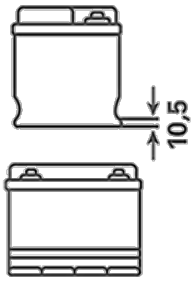

For more information visit varta-automotive.com

ORDER INFORMATION

European Type No. (ETN):	585501080
Article Number:	585501080D842
Short Code:	N85
Barcode:	4016987152560
UK Code:	335EFB
Packaging Unit:	1
Quantity per Pallet:	39

TECHNICAL INFORMATION

Voltage [V]:	12	Base Hold-down:	B01
Battery Capacity [Ah]:	85	Layout:	0
CCA, EN [A]:	800	Terminal Types:	1
Length [mm]:	306	Case Size:	D31
Width [mm]:	173	Weight filled (kg):	26,4
Height [mm]:	225		

DRAWINGS

B01

0

1

ø 19,5
H 18

ø 17,9
H 18

pos.

neg.