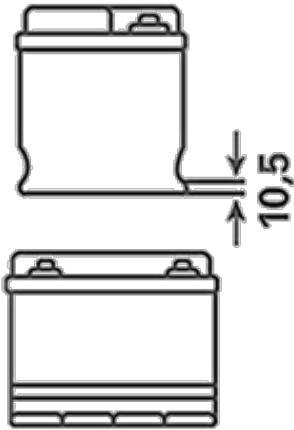

ORDER INFORMATION

European Type No. (ETN):	820054080
Article Number:	820054080B912
Short Code:	LFS 105N
Barcode:	4016987146293
UK Code:	
Packaging Unit:	1
Quantity per Pallet:	36

TECHNICAL INFORMATION

Voltage [V]:	12	Base Hold-down:	B01
Battery Capacity [Ah]:	105	Layout:	9
CCA, EN [A]:	800	Terminal Types:	1
Length [mm]:	330,0	Case Size:	GR31
Width [mm]:	172	Weight filled (kg):	23,700
Height [mm]:	238		

B01

1

ø 19,5
H 18

ø 17,9
H 18

pos.

neg.