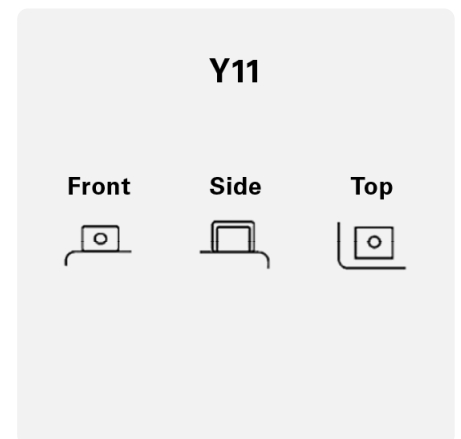

TECHNICAL DATA

Capacity:	7 Ah	CCA:	120 A
Voltage:	12 V	Dimensions (L/W/H):	150/66/94
Case Size:	T7B-BS (T7B-4)	Short Code:	T7B-BS (T7B-4)
UK-Code:	-	ETN:	507901012
Weight filled:	2,70 kg	Base Hold-down:	B00
Layout:	1	Terminal Type:	Y11

DRAWINGS

Base Hold-down

Layout

Terminal Type