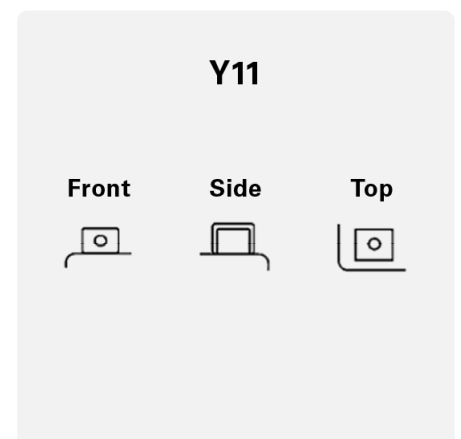

POWERSPORTS AGM ACTIVE

510909012K542

TECHNICAL DATA

Capacity:	10 Ah	CCA:	120 A
Voltage:	12 V	Dimensions (L/W/H):	133/90/142
Case Size:	B10L-A2	Short Code:	B10L (FA)
UK-Code:	-	ETN:	510909012
Weight filled:	3,68 kg	Base Hold-down:	B00
Layout:	0	Terminal Type:	Y11

DRAWINGS

Base Hold-down

Layout

Terminal Type