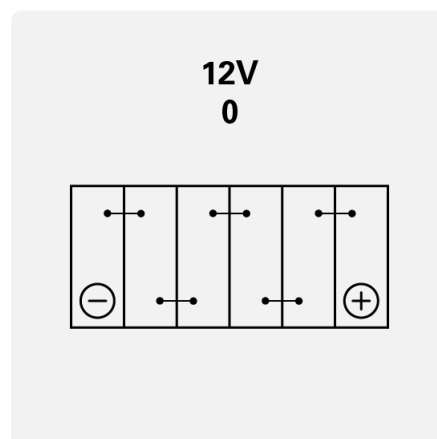

POWERSPORTS AGM ACTIVE

510909012K542

TECHNICAL DATA

Capacity:	10 Ah	CCA:	120 A
Voltage:	12 V	Dimensions (L/W/H):	133/90/142
Case Size:	B10L-A2	Short Code:	B10L (FA)
UK-Code:	-	ETN:	510909012
Weight filled:	3,68 kg	Base Hold-down:	B00
Layout:	0	Terminal Type:	Y11

DRAWINGS

Base Hold-down

Layout

Terminal Type