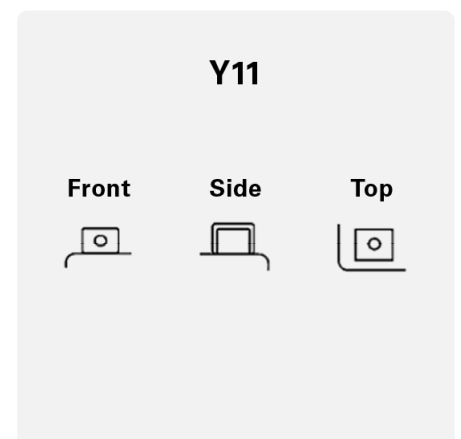

POWERSPORTS AGM ACTIVE

510909015K542

TECHNICAL DATA

Capacity:	10 Ah	CCA:	145 A
Voltage:	12 V	Dimensions (L/W/H):	150/88/105
Case Size:	BT12A-BS	Short Code:	T12A (FA)
UK-Code:	-	ETN:	510909015
Weight filled:	3,29 kg	Base Hold-down:	B00
Layout:	1	Terminal Type:	Y11

DRAWINGS

Base Hold-down

Layout

Terminal Type