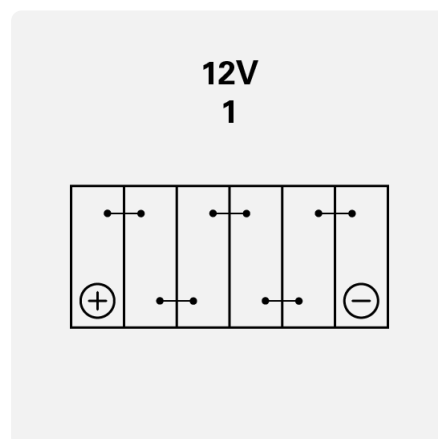

POWERSPORTS AGM ACTIVE

510909015K542

TECHNICAL DATA

Capacity:	10 Ah	CCA:	145 A
Voltage:	12 V	Dimensions (L/W/H):	150/88/105
Case Size:	BT12A-BS	Short Code:	T12A (FA)
UK-Code:	-	ETN:	510909015
Weight filled:	3,29 kg	Base Hold-down:	B00
Layout:	1	Terminal Type:	Y11

DRAWINGS

Base Hold-down

Layout

Terminal Type