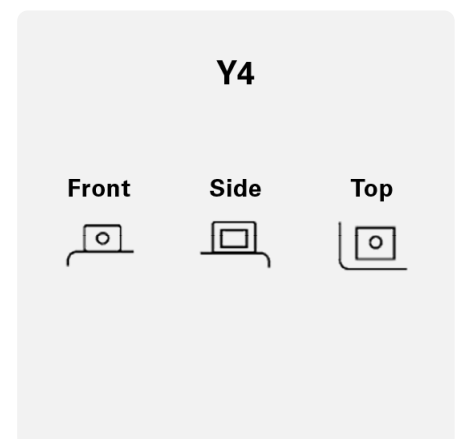

POWERSPORTS AGM ACTIVE

510909017K542

TECHNICAL DATA

Capacity:	10 Ah	CCA:	170 A
Voltage:	12 V	Dimensions (L/W/H):	150/87/130
Case Size:	TX12 (FA)	Short Code:	TX12 (FA)
UK-Code:	-	ETN:	510909017
Weight filled:	3,86 kg	Base Hold-down:	B00
Layout:	1	Terminal Type:	Y4

DRAWINGS

Base Hold-down

Layout

Terminal Type