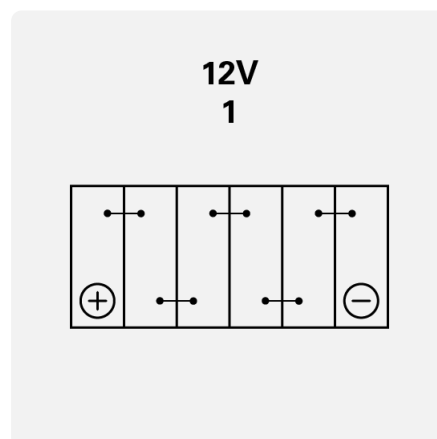

POWERSPORTS AGM ACTIVE

510909017K542

TECHNICAL DATA

Capacity:	10 Ah	CCA:	170 A
Voltage:	12 V	Dimensions (L/W/H):	150/87/130
Case Size:	TX12 (FA)	Short Code:	TX12 (FA)
UK-Code:	-	ETN:	510909017
Weight filled:	3,86 kg	Base Hold-down:	B00
Layout:	1	Terminal Type:	Y4

DRAWINGS

Base Hold-down

Layout

Terminal Type