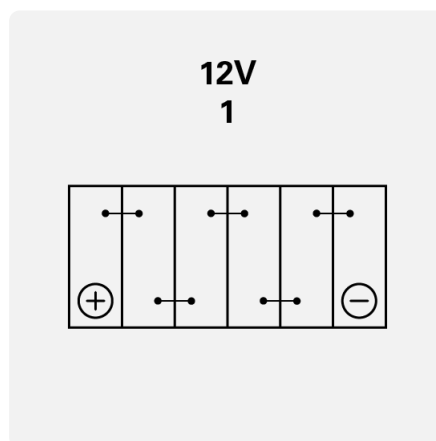

POWERSPORTS AGM ACTIVE

510919016K542

TECHNICAL DATA

Capacity:	10 Ah	CCA:	160 A
Voltage:	12 V	Dimensions (L/W/H):	150/70/130
Case Size:	BT12B	Short Code:	T12B (FA)
UK-Code:	-	ETN:	510919016
Weight filled:	3,59 kg	Base Hold-down:	B00
Layout:	1	Terminal Type:	Y11

DRAWINGS

Base Hold-down

Layout

Terminal Type