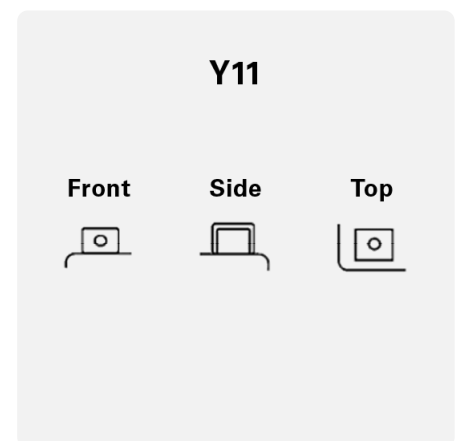

POWERSPORTS AGM ACTIVE

510919016K542

TECHNICAL DATA

Capacity:	10 Ah	CCA:	160 A
Voltage:	12 V	Dimensions (L/W/H):	150/70/130
Case Size:	BT12B	Short Code:	T12B (FA)
UK-Code:	-	ETN:	510919016
Weight filled:	3,59 kg	Base Hold-down:	B00
Layout:	1	Terminal Type:	Y11

DRAWINGS

Base Hold-down

Layout

Terminal Type