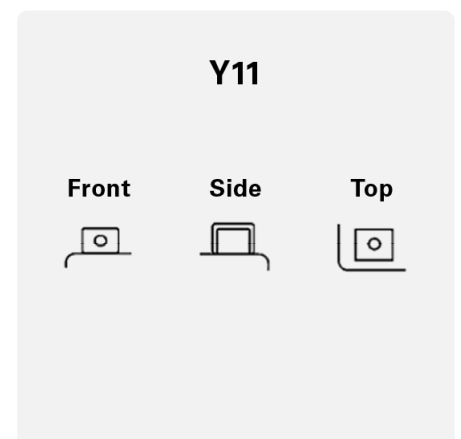

POWERSPORTS AGM ACTIVE

511909021K542

TECHNICAL DATA

Capacity:	11 Ah	CCA:	210 A
Voltage:	12 V	Dimensions (L/W/H):	150/87/110
Case Size:	TZ12S (FA)	Short Code:	TZ12S (FA)
UK-Code:	-	ETN:	511909021
Weight filled:	3,81 kg	Base Hold-down:	B00
Layout:	1	Terminal Type:	Y11

DRAWINGS

Base Hold-down

Layout

Terminal Type