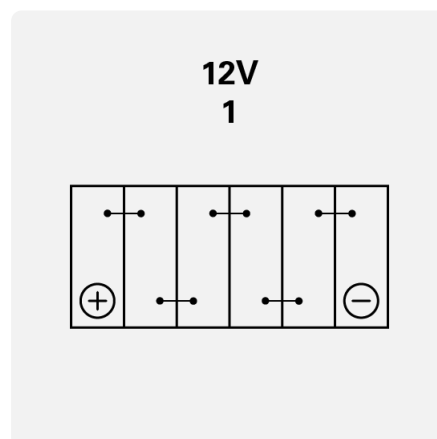

POWERSPORTS AGM ACTIVE

511909021K542

TECHNICAL DATA

Capacity:	11 Ah	CCA:	210 A
Voltage:	12 V	Dimensions (L/W/H):	150/87/110
Case Size:	TZ12S (FA)	Short Code:	TZ12S (FA)
UK-Code:	-	ETN:	511909021
Weight filled:	3,81 kg	Base Hold-down:	B00
Layout:	1	Terminal Type:	Y11

DRAWINGS

Base Hold-down

Layout

Terminal Type