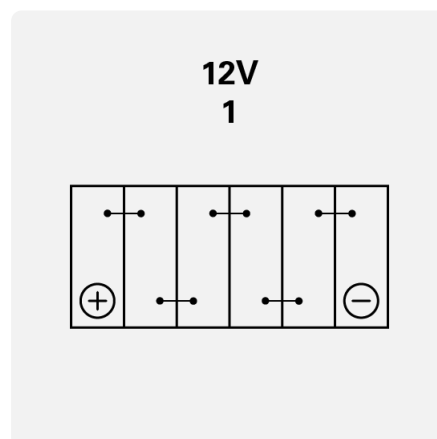

POWERSPORTS AGM ACTIVE

512909020K542

TECHNICAL DATA

Capacity:	12 Ah	CCA:	200 A
Voltage:	12 V	Dimensions (L/W/H):	150/87/146
Case Size:	TX14 (FA)	Short Code:	TX14 (FA)
UK-Code:	-	ETN:	512909020
Weight filled:	4,31 kg	Base Hold-down:	B00
Layout:	1	Terminal Type:	Y4

DRAWINGS

Base Hold-down

Layout

Terminal Type