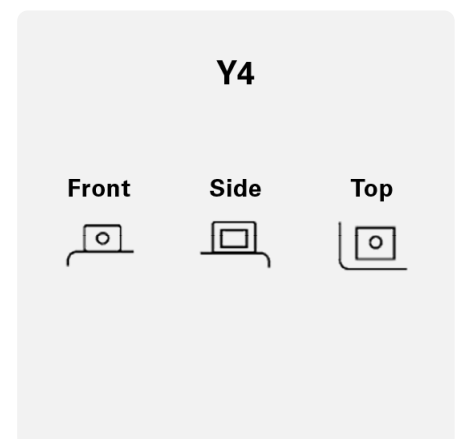

POWERSPORTS AGM ACTIVE

512909020K542

TECHNICAL DATA

Capacity:	12 Ah	CCA:	200 A
Voltage:	12 V	Dimensions (L/W/H):	150/87/146
Case Size:	TX14 (FA)	Short Code:	TX14 (FA)
UK-Code:	-	ETN:	512909020
Weight filled:	4,31 kg	Base Hold-down:	B00
Layout:	1	Terminal Type:	Y4

DRAWINGS

Base Hold-down

Layout

Terminal Type