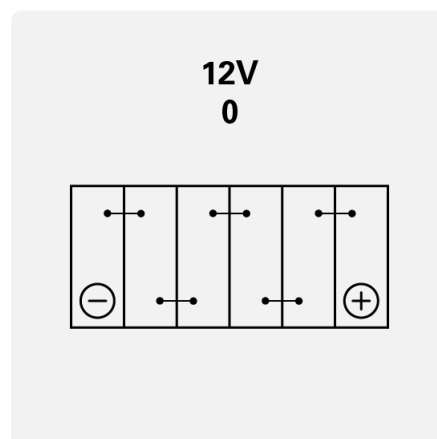

POWERSPORTS AGM ACTIVE

512909021K542

TECHNICAL DATA

Capacity:	12 Ah	CCA:	210 A
Voltage:	12 V	Dimensions (L/W/H):	133/90/164
Case Size:	BTX14AH-	Short Code:	TX14AH (FA)
UK-Code:	-	ETN:	512909021
Weight filled:	4,4 kg	Base Hold-down:	B00
Layout:	0	Terminal Type:	Y4

DRAWINGS

Base Hold-down

Layout

Terminal Type