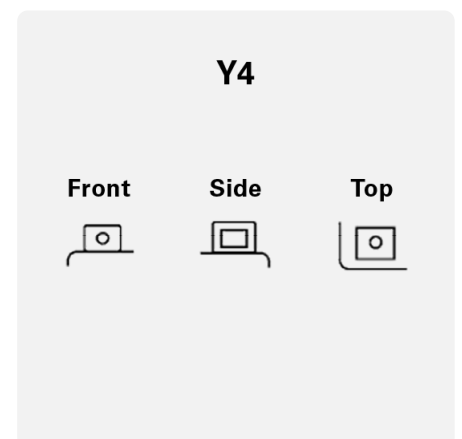

POWERSPORTS AGM ACTIVE

512909021K542

TECHNICAL DATA

Capacity:	12 Ah	CCA:	210 A
Voltage:	12 V	Dimensions (L/W/H):	133/90/164
Case Size:	BTX14AH-	Short Code:	TX14AH (FA)
UK-Code:	-	ETN:	512909021
Weight filled:	4,4 kg	Base Hold-down:	B00
Layout:	0	Terminal Type:	Y4

DRAWINGS

Base Hold-down

Layout

Terminal Type