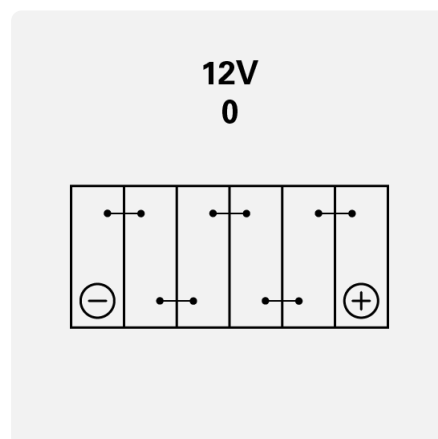

POWERSPORTS AGM ACTIVE

512919013K542

TECHNICAL DATA

Capacity:	12 Ah	CCA:	125 A
Voltage:	12 V	Dimensions (L/W/H):	134/81/160
Case Size:	B12A-A	Short Code:	B12A (FA)
UK-Code:	-	ETN:	512919013
Weight filled:	3,88 kg	Base Hold-down:	B00
Layout:	0	Terminal Type:	Y6

DRAWINGS

Base Hold-down

Layout

Terminal Type