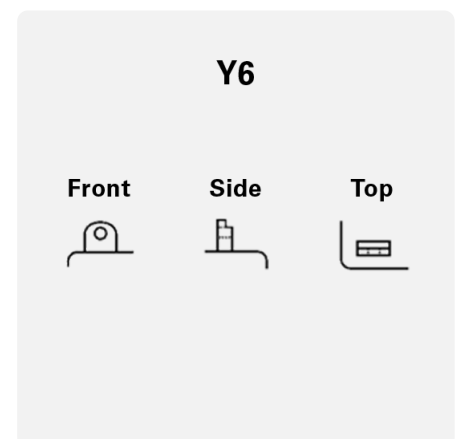

POWERSPORTS AGM ACTIVE

512919013K542

TECHNICAL DATA

Capacity:	12 Ah	CCA:	125 A
Voltage:	12 V	Dimensions (L/W/H):	134/81/160
Case Size:	B12A-A	Short Code:	B12A (FA)
UK-Code:	-	ETN:	512919013
Weight filled:	3,88 kg	Base Hold-down:	B00
Layout:	0	Terminal Type:	Y6

DRAWINGS

Base Hold-down

Layout

Terminal Type