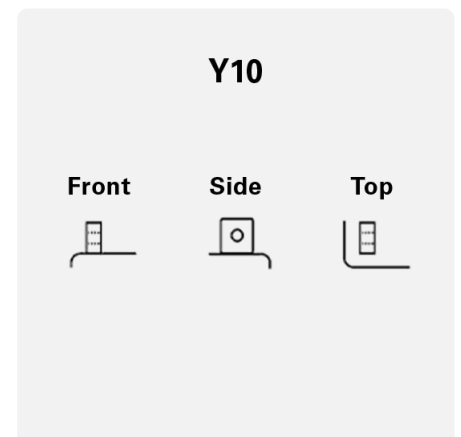

POWERSPORTS AGM ACTIVE

518909022K542

TECHNICAL DATA

Capacity:	18 Ah	CCA:	220 A
Voltage:	12 V	Dimensions (L/W/H):	186/82/171
Case Size:	51913	Short Code:	T19BL (FA)
UK-Code:	-	ETN:	518909022
Weight filled:	5,55 kg	Base Hold-down:	B00
Layout:	0	Terminal Type:	Y10

DRAWINGS

Base Hold-down

Layout

Terminal Type