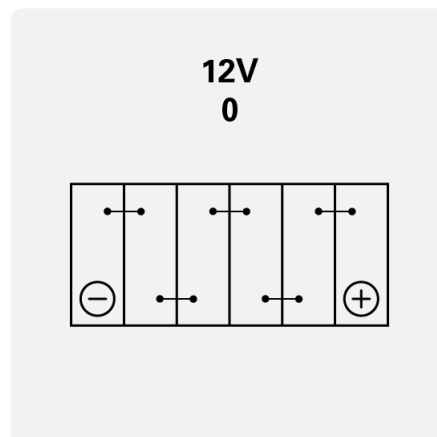

POWERSPORTS AGM ACTIVE

518909022K542

TECHNICAL DATA

Capacity:	18 Ah	CCA:	220 A
Voltage:	12 V	Dimensions (L/W/H):	186/82/171
Case Size:	51913	Short Code:	T19BL (FA)
UK-Code:	-	ETN:	518909022
Weight filled:	5,55 kg	Base Hold-down:	B00
Layout:	0	Terminal Type:	Y10

DRAWINGS

Base Hold-down

Layout

Terminal Type