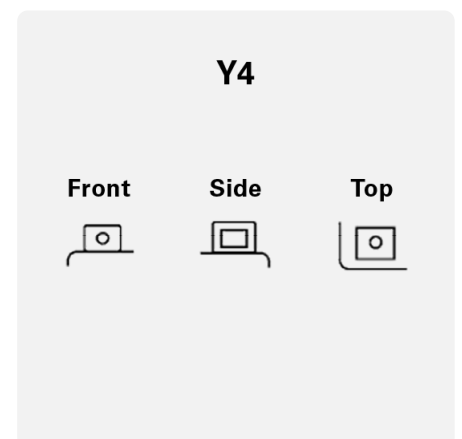

POWERSPORTS AGM ACTIVE

518909027K542

TECHNICAL DATA

Capacity:	18 Ah	CCA:	270 A
Voltage:	12 V	Dimensions (L/W/H):	175/88,5/154
Case Size:	TX20L (FA)	Short Code:	TX20L (FA)
UK-Code:	-	ETN:	518909027
Weight filled:	5,93 kg	Base Hold-down:	B00
Layout:	0	Terminal Type:	Y4

DRAWINGS

Base Hold-down

Layout

Terminal Type