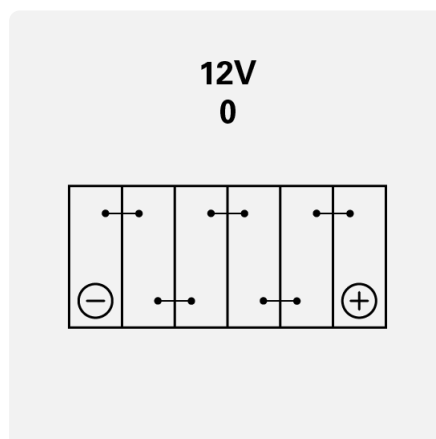

POWERSPORTS AGM ACTIVE

518909027K542

TECHNICAL DATA

Capacity:	18 Ah	CCA:	270 A
Voltage:	12 V	Dimensions (L/W/H):	175/88,5/154
Case Size:	TX20L (FA)	Short Code:	TX20L (FA)
UK-Code:	-	ETN:	518909027
Weight filled:	5,93 kg	Base Hold-down:	B00
Layout:	0	Terminal Type:	Y4

DRAWINGS

Base Hold-down

Layout

Terminal Type