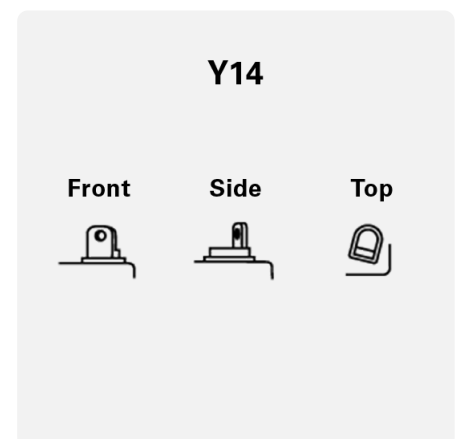

POWERSPORTS AGM ACTIVE

518919031K542

TECHNICAL DATA

Capacity:	18 Ah	CCA:	310 A
Voltage:	12 V	Dimensions (L/W/H):	176/89/154
Case Size:	BTX20HL-	Short Code:	TX20HL (FA)
UK-Code:	-	ETN:	518919031
Weight filled:	6,55 kg	Base Hold-down:	B00
Layout:	0	Terminal Type:	Y14

DRAWINGS

Base Hold-down

Layout

Terminal Type