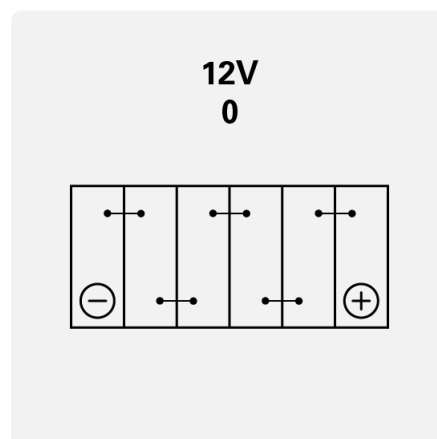

POWERSPORTS AGM ACTIVE

518919031K542

TECHNICAL DATA

Capacity:	18 Ah	CCA:	310 A
Voltage:	12 V	Dimensions (L/W/H):	176/89/154
Case Size:	BTX20HL-	Short Code:	TX20HL (FA)
UK-Code:	-	ETN:	518919031
Weight filled:	6,55 kg	Base Hold-down:	B00
Layout:	0	Terminal Type:	Y14

DRAWINGS

Base Hold-down

Layout

Terminal Type