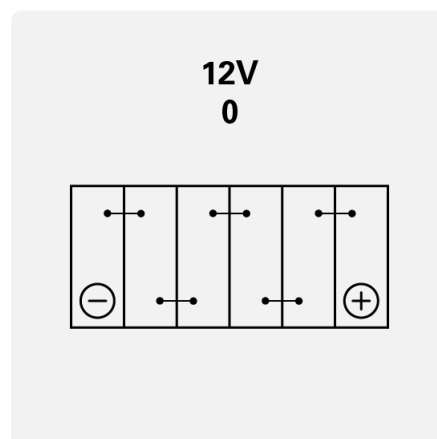

POWERSPORTS AGM ACTIVE

521909033K542

TECHNICAL DATA

Capacity:	21 Ah	CCA:	330 A
Voltage:	12 V	Dimensions (L/W/H):	205/87/162
Case Size:	BTX20H-B	Short Code:	TX24HL (FA)
UK-Code:	-	ETN:	521909033
Weight filled:	7 kg	Base Hold-down:	B00
Layout:	0	Terminal Type:	Y11

DRAWINGS

Base Hold-down

Layout

Terminal Type