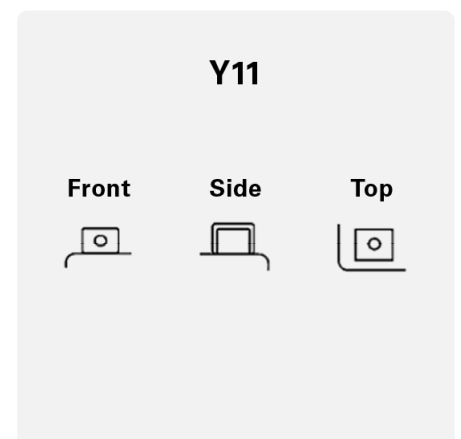

POWERSPORTS AGM ACTIVE

521909033K542

TECHNICAL DATA

Capacity:	21 Ah	CCA:	330 A
Voltage:	12 V	Dimensions (L/W/H):	205/87/162
Case Size:	BTX20H-B	Short Code:	TX24HL (FA)
UK-Code:	-	ETN:	521909033
Weight filled:	7 kg	Base Hold-down:	B00
Layout:	0	Terminal Type:	Y11

DRAWINGS

Base Hold-down

Layout

Terminal Type