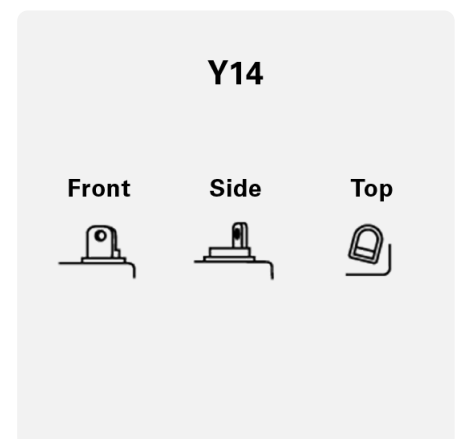

Maintenance-free

Maintenance-free battery designed to deliver dependable performance for your vehicle.

POWERSPORTS SLI GARDENING

523450030K542

TECHNICAL DATA

Capacity:	23 Ah	CCA:	300 A
Voltage:	12 V	Dimensions (L/W/H):	196/132/185
Case Size:	U1	Short Code:	U1
UK-Code:	-	ETN:	523450030
Weight filled:	7,7 kg	Base Hold-down:	B00
Layout:	1	Terminal Type:	Y14

DRAWINGS

Base Hold-down

Layout

Terminal Type