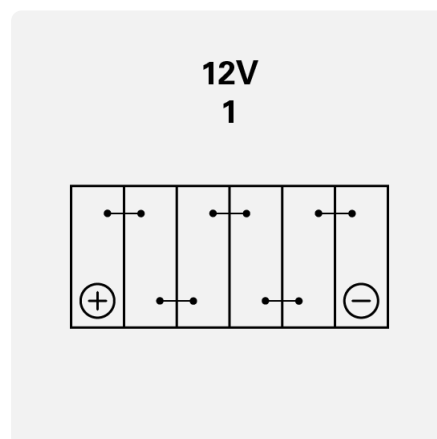

Maintenance-free

Maintenance-free battery designed to deliver dependable performance for your vehicle.

POWERSPORTS SLI GARDENING

523450030K542

TECHNICAL DATA

Capacity:	23 Ah	CCA:	300 A
Voltage:	12 V	Dimensions (L/W/H):	196/132/185
Case Size:	U1	Short Code:	U1
UK-Code:	-	ETN:	523450030
Weight filled:	7,7 kg	Base Hold-down:	B00
Layout:	1	Terminal Type:	Y14

DRAWINGS

Base Hold-down

Layout

Terminal Type