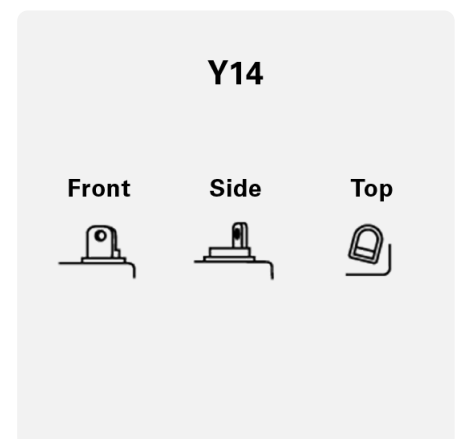

Maintenance-free

Maintenance-free battery designed to deliver dependable performance for your vehicle.

POWERSPORTS SLI GARDENING

523451030K542

TECHNICAL DATA

Capacity:	23 Ah	CCA:	300 A
Voltage:	12 V	Dimensions (L/W/H):	196/132/185
Case Size:	U1R	Short Code:	U1R
UK-Code:	-	ETN:	523451030
Weight filled:	7,7 kg	Base Hold-down:	B00
Layout:	0	Terminal Type:	Y14

DRAWINGS

Base Hold-down

Layout

Terminal Type