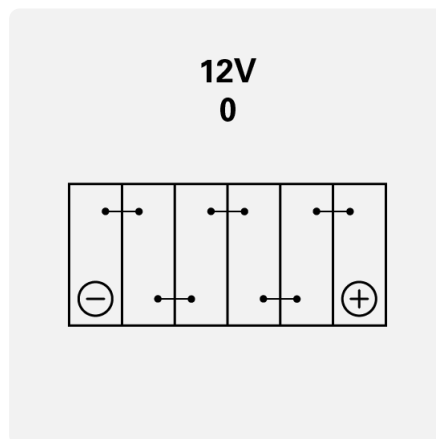

POWERSPORTS AGM ACTIVE

530909030K542

TECHNICAL DATA

Capacity:	30 Ah	CCA:	300 A
Voltage:	12 V	Dimensions (L/W/H):	184/124/170
Case Size:	53030	Short Code:	53030 (FA)
UK-Code:	-	ETN:	530909030
Weight filled:	8,55 kg	Base Hold-down:	B00
Layout:	0	Terminal Type:	Y10

DRAWINGS

Base Hold-down

Layout

Terminal Type