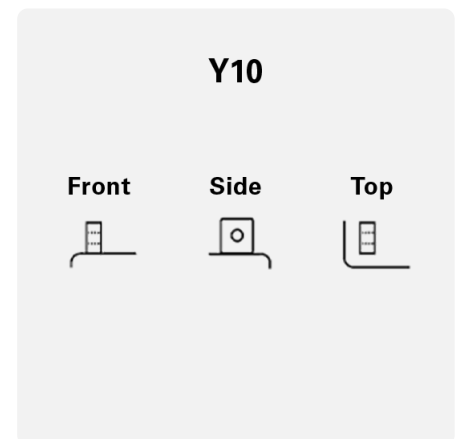

POWERSPORTS AGM ACTIVE

530909030K542

TECHNICAL DATA

Capacity:	30 Ah	CCA:	300 A
Voltage:	12 V	Dimensions (L/W/H):	184/124/170
Case Size:	53030	Short Code:	53030 (FA)
UK-Code:	-	ETN:	530909030
Weight filled:	8,55 kg	Base Hold-down:	B00
Layout:	0	Terminal Type:	Y10

DRAWINGS

Base Hold-down

Layout

Terminal Type