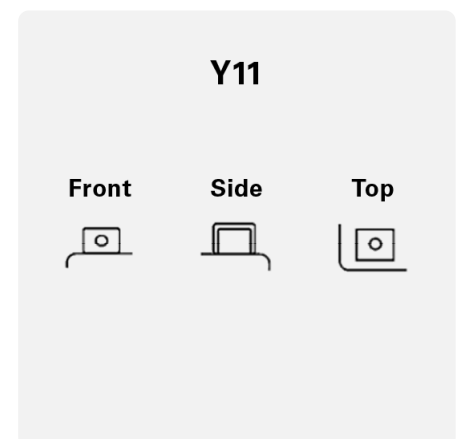

POWERSPORTS AGM ACTIVE

530909039K542

TECHNICAL DATA

Capacity:	30 Ah	CCA:	385 A
Voltage:	12 V	Dimensions (L/W/H):	166/126/173
Case Size:	BTX30L	Short Code:	TX30L (FA)
UK-Code:	-	ETN:	530909039
Weight filled:	9,38 kg	Base Hold-down:	B00
Layout:	0	Terminal Type:	Y11

DRAWINGS

Base Hold-down

Layout

Terminal Type