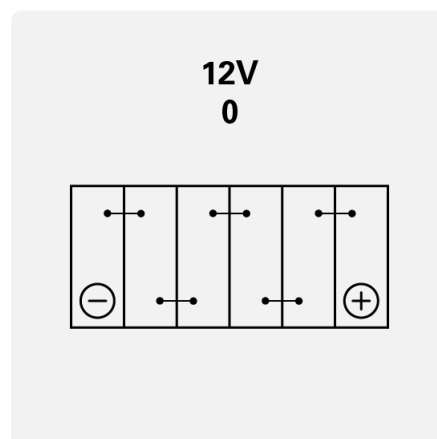

POWERSPORTS AGM ACTIVE

530909039K542

TECHNICAL DATA

Capacity:	30 Ah	CCA:	385 A
Voltage:	12 V	Dimensions (L/W/H):	166/126/173
Case Size:	BTX30L	Short Code:	TX30L (FA)
UK-Code:	-	ETN:	530909039
Weight filled:	9,38 kg	Base Hold-down:	B00
Layout:	0	Terminal Type:	Y11

DRAWINGS

Base Hold-down

Layout

Terminal Type