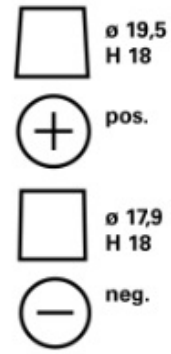

TECHNICAL INFORMATION

Voltage [V]:	12	Base Hold-down:	B13
Battery Capacity [Ah]:	52	Layout:	0
CCA, EN [A]:	520	Terminal Types:	1
Length [mm]:	207	Case Size:	T4/LBN1
Width [mm]:	175	Weight filled (kg):	11,97
Height [mm]:	175		

DRAWINGS

B13

0

1

3