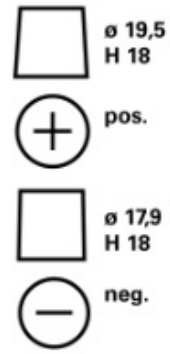

TECHNICAL INFORMATION

Voltage [V]:	12	Base Hold-down:	B13
Battery Capacity [Ah]:	54	Layout:	0
CCA, EN [A]:	530	Terminal Types:	1
Length [mm]:	207	Case Size:	H4/LN1
Width [mm]:	175	Weight filled (kg):	12,38
Height [mm]:	190		

DRAWINGS

B13

0

1

3