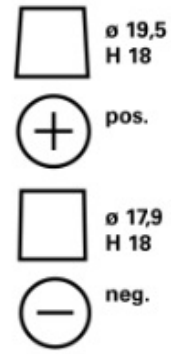

Meets all original criteria of the car manufacturer

For more information visit varta-automotive.com

ORDER INFORMATION

European Type No. (ETN):	560500064
Article Number:	560500064D842
Short Code:	N60
Barcode:	4016987152300
UK Code:	027EFB
Packaging Unit:	1
Quantity per Pallet:	63

TECHNICAL INFORMATION

Voltage [V]:	12	Base Hold-down:	B13
Battery Capacity [Ah]:	60	Layout:	0
CCA, EN [A]:	640	Terminal Types:	1
Length [mm]:	242	Case Size:	H5/LN2
Width [mm]:	175	Weight filled (kg):	16,93
Height [mm]:	190		

DRAWINGS

B13

0

1

3