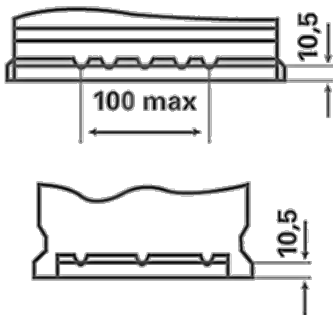

DRAWINGS

B13