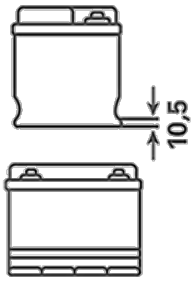

For more information visit varta-automotive.com

ORDER INFORMATION

European Type No. (ETN):	570412063
Article Number:	5704120633132
Short Code:	E23
Barcode:	4016987119693
UK Code:	068
Packaging Unit:	1
Quantity per Pallet:	48

TECHNICAL INFORMATION

Voltage [V]:	12	Base Hold-down:	B01
Battery Capacity [Ah]:	70	Layout:	0
CCA, EN [A]:	630	Terminal Types:	1
Length [mm]:	261	Case Size:	D26L
Width [mm]:	175	Weight filled (kg):	17,32
Height [mm]:	220		

DRAWINGS

B01

0

1

ø 19,5
H 18

ø 17,9
H 18

pos.

neg.