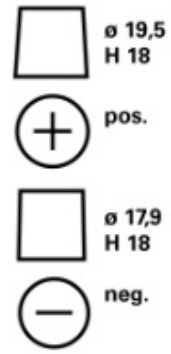

TECHNICAL INFORMATION

Voltage [V]:	12	Base Hold-down:	B13
Battery Capacity [Ah]:	74	Layout:	0
CCA, EN [A]:	750	Terminal Types:	1
Length [mm]:	278	Case Size:	T6/LBN3
Width [mm]:	175	Weight filled (kg):	17,11
Height [mm]:	175		

DRAWINGS

B13

0

1

3