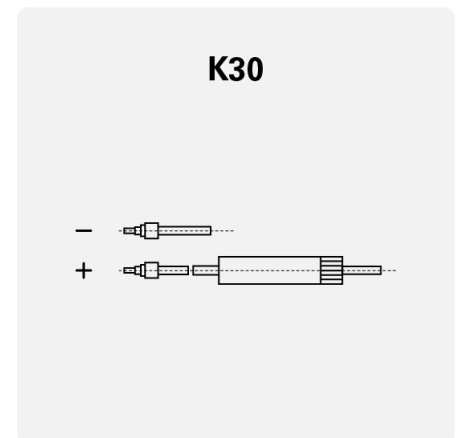

Upright mounting

Standard Upright Installation. Safe and stable mounting in conventional positions.

POWERSPORTS SLI FRESHPACK

004014001K544

TECHNICAL DATA

Capacity:	4 Ah	CCA:	10 A
Voltage:	6 V	Dimensions (L/W/H):	71/71/96
Case Size:	6N4-2A-2 / 6N4-2A-4 / 6N4-2A-7 / 6N4A-2A-4	Short Code:	6N4-2A/6N4A-2A
UK-Code:	-	ETN:	004014001
Weight filled:	0,9 kg	Base Hold-down:	B00
Layout:	1 (6 Volt)	Terminal Type:	K30

DRAWINGS

Base Hold-down

Drawing

Layout

Terminal Type