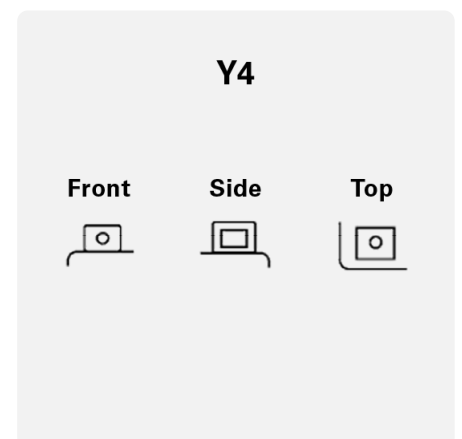

POWERSPORTS AGM ACTIVE

503909005K542

TECHNICAL DATA

Capacity:	3 Ah	CCA:	50 A
Voltage:	12 V	Dimensions (L/W/H):	113/70/87
Case Size:	TX4L (FA)	Short Code:	TX4L (FA)
UK-Code:	-	ETN:	503909005
Weight filled:	1,4 kg	Base Hold-down:	B00
Layout:	0	Terminal Type:	Y4

DRAWINGS

Base Hold-down

Layout

Terminal Type