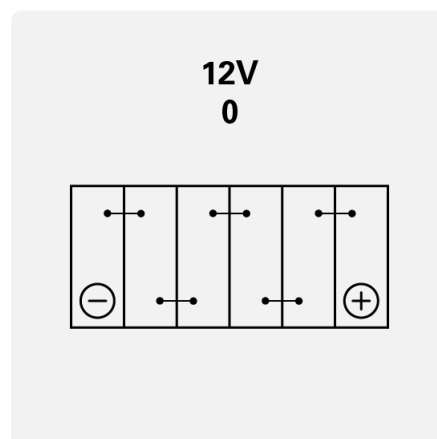

POWERSPORTS AGM ACTIVE

503909005K542

TECHNICAL DATA

Capacity:	3 Ah	CCA:	50 A
Voltage:	12 V	Dimensions (L/W/H):	113/70/87
Case Size:	TX4L (FA)	Short Code:	TX4L (FA)
UK-Code:	-	ETN:	503909005
Weight filled:	1,4 kg	Base Hold-down:	B00
Layout:	0	Terminal Type:	Y4

DRAWINGS

Base Hold-down

Layout

Terminal Type