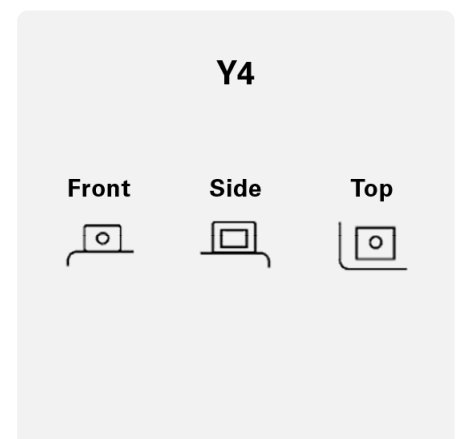

POWERSPORTS AGM ACTIVE

504909008I312

TECHNICAL DATA

Capacity:	4 Ah	CCA:	75 A
Voltage:	12 V	Dimensions (L/W/H):	113/70/105
Case Size:	TX5L (FA)	Short Code:	TX5L (FA)
UK-Code:	-	ETN:	504909008
Weight filled:	1,80 kg	Base Hold-down:	B00
Layout:	0	Terminal Type:	Y4

DRAWINGS

Base Hold-down

Layout

Terminal Type