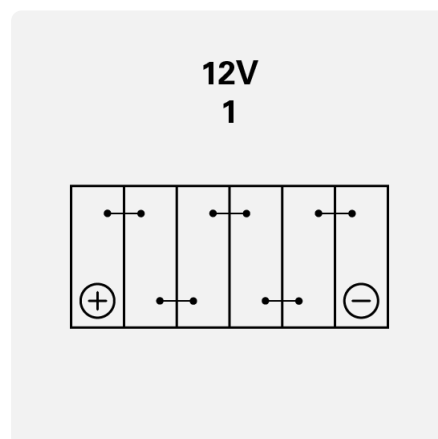

Upright mounting

Standard Upright Installation. Safe and stable mounting in conventional positions.

POWERSPORTS SLI FRESHPACK

519012024K544

TECHNICAL DATA

Capacity:	19 Ah	CCA:	240 A
Voltage:	12 V	Dimensions (L/W/H):	176/101/156
Case Size:	B16-B	Short Code:	B16-B
UK-Code:	-	ETN:	519012024
Weight filled:	6,06 kg	Base Hold-down:	B00
Layout:	1	Terminal Type:	Y6

DRAWINGS

Base Hold-down

Layout

Terminal Type