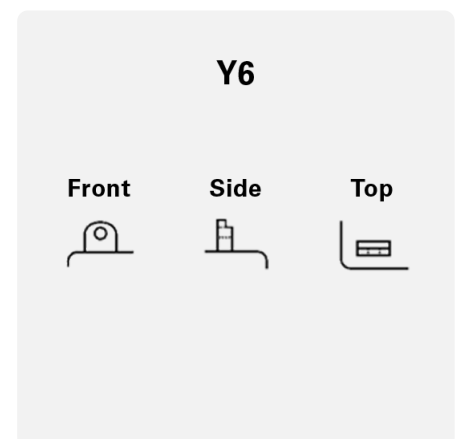

Upright mounting

Standard Upright Installation. Safe and stable mounting in conventional positions.

POWERSPORTS SLI FRESHPACK

519012024K544

TECHNICAL DATA

Capacity:	19 Ah	CCA:	240 A
Voltage:	12 V	Dimensions (L/W/H):	176/101/156
Case Size:	B16-B	Short Code:	B16-B
UK-Code:	-	ETN:	519012024
Weight filled:	6,06 kg	Base Hold-down:	B00
Layout:	1	Terminal Type:	Y6

DRAWINGS

Base Hold-down

Layout

Terminal Type