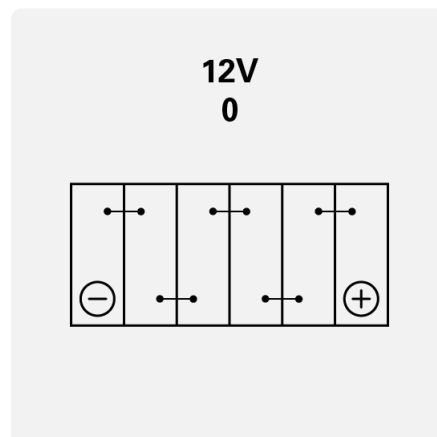

Upright mounting

Standard Upright Installation. Safe and stable mounting in conventional positions.

POWERSPORTS SLI FRESHPACK

519013024K544

TECHNICAL DATA

Capacity:	19 Ah	CCA:	240 A
Voltage:	12 V	Dimensions (L/W/H):	186/82/171
Case Size:	51913 / 12C16A-3A	Short Code:	51913/12C16A-3A
UK-Code:	-	ETN:	519013024
Weight filled:	5,93 kg	Base Hold-down:	B00
Layout:	0	Terminal Type:	Y10

DRAWINGS

Base Hold-down

Layout

Terminal Type