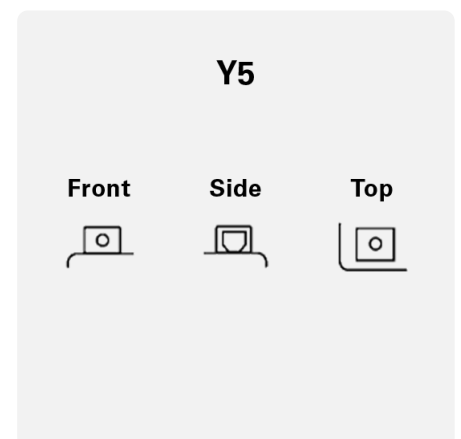

Upright mounting

Standard Upright Installation. Safe and stable mounting in conventional positions.

POWERSPORTS SLI FRESHPACK

519014024K544

TECHNICAL DATA

Capacity:	19 Ah	CCA:	240 A
Voltage:	12 V	Dimensions (L/W/H):	176/101/176
Case Size:	-	Short Code:	B16CL-B
UK-Code:	-	ETN:	519014024
Weight filled:	6,13 kg	Base Hold-down:	B00
Layout:	0	Terminal Type:	Y5

DRAWINGS

Base Hold-down

Layout

Terminal Type