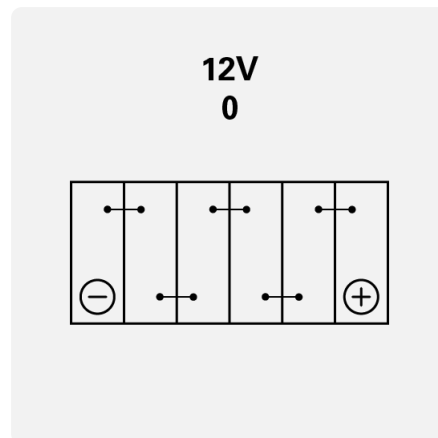

Upright mounting

Standard Upright Installation. Safe and stable mounting in conventional positions.

POWERSPORTS SLI FRESHPACK

520012026K544

TECHNICAL DATA

Capacity:	20 Ah	CCA:	260 A
Voltage:	12 V	Dimensions (L/W/H):	207/92/164
Case Size:	50N18L-A (50-N18L-A2)	Short Code:	50-N18L-A/50-N18L-A2
UK-Code:	-	ETN:	520012026
Weight filled:	6,58 kg	Base Hold-down:	B00
Layout:	0	Terminal Type:	Y7

DRAWINGS

Base Hold-down

Layout

Terminal Type