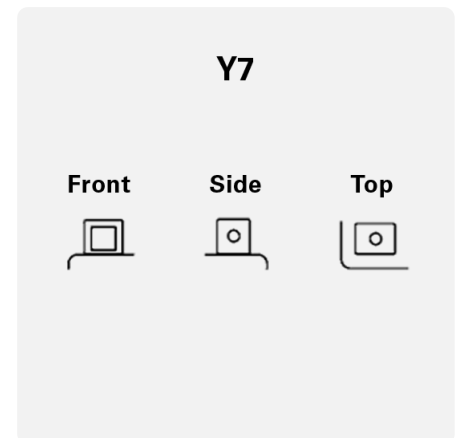

Upright mounting

Standard Upright Installation. Safe and stable mounting in conventional positions.

POWERSPORTS SLI FRESHPACK

520012026K544

TECHNICAL DATA

Capacity:	20 Ah	CCA:	260 A
Voltage:	12 V	Dimensions (L/W/H):	207/92/164
Case Size:	50N18L-A (50-N18L-A2)	Short Code:	50-N18L-A/50-N18L-A2
UK-Code:	-	ETN:	520012026
Weight filled:	6,58 kg	Base Hold-down:	B00
Layout:	0	Terminal Type:	Y7

DRAWINGS

Base Hold-down

Layout

Terminal Type