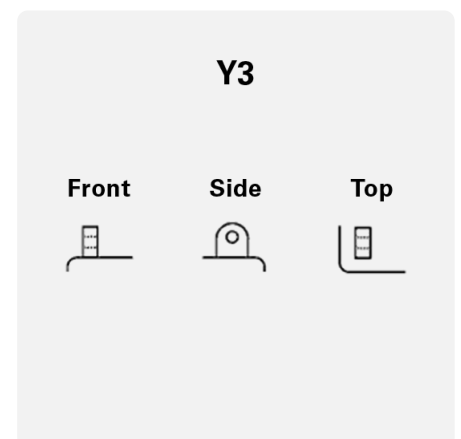

Upright mounting

Standard Upright Installation. Safe and stable mounting in conventional positions.

POWERSPORTS SLI FRESHPACK

524100020K544

TECHNICAL DATA

Capacity:	24 Ah	CCA:	200 A
Voltage:	12 V	Dimensions (L/W/H):	186/125/178
Case Size:	12N24-3	Short Code:	12N24-3
UK-Code:	-	ETN:	524100020
Weight filled:	7,52 kg	Base Hold-down:	B00
Layout:	0	Terminal Type:	Y3

DRAWINGS

Base Hold-down

Layout

Terminal Type